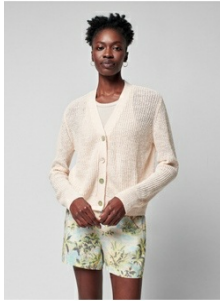

MIRAMAR CARDIGAN

Style #: WYU2203
Color Code: nat
Color: natural
Season: s23
Wholesale: $76.00
M.S.R.P.: $168.00
Category: sweaters

MIRAMAR CARDIGAN

Style #: WYU2203
Color Code: nvy
Color: navy
Season: s23
Wholesale: $76.00
M.S.R.P.: $168.00
Category: sweaters