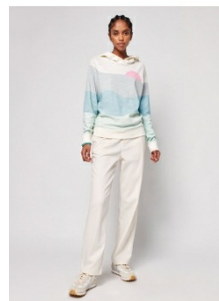

SUN AND WAVE HOODIE

Style #: WKC0003
Color Code: ocw
Color: ocean waves
Season: c00
Wholesale: $53.00
M.S.R.P.: $118.00
Category: hoodies & pullovers

MIKKI CARDIGAN

Style #: WYS2306
Color Code: wht
Color: white
Season: s23
Wholesale: $80.00
M.S.R.P.: $178.00
Category: sweaters

MIKKI CARDIGAN

Style #: WYS2306
Color Code: nvy
Color: navy
Season: s23
Wholesale: $80.00
M.S.R.P.: $178.00
Category: sweaters

SUNWASHED FISHERMAN CARDIGAN

Style #: WYS2302
Color Code: geb
Color: golden brown
Season: s23
Wholesale: $85.00
M.S.R.P.: $188.00
Category: sweaters

SUNWASHED FISHERMAN CARDIGAN

Style #: WYS2302
Color Code: egr
Color: egret
Season: s23
Wholesale: $85.00
M.S.R.P.: $188.00
Category: sweaters

SUNWASHED FISHERMAN CARDIGAN

Style #: WYS2302
Color Code: nvy
Color: navy
Season: s23
Wholesale: $85.00
M.S.R.P.: $188.00
Category: sweaters

SUNWASHED FISHERMAN CREW...

Style #: WYS2301
Color Code: dwk
Color: dewkist
Season: s23
Wholesale: $76.00
M.S.R.P.: $168.00
Category: sweaters

SUNWASHED FISHERMAN CREW...

Style #: WYS2301
Color Code: htr
Color: heather
Season: s23
Wholesale: $76.00
M.S.R.P.: $168.00
Category: sweaters

SUNWASHED FISHERMAN CREW...

Style #: WYS2301
Color Code: egr
Color: egret
Season: s23
Wholesale: $76.00
M.S.R.P.: $168.00
Category: sweaters