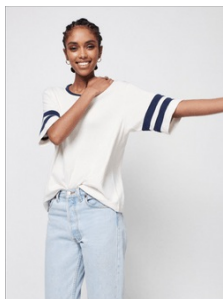

CLOUD SS HENLEY TEE
Style #: WKS2333
Color Code: nvy
Color: navy
Season: s23
Wholesale: $35.00
M.S.R.P.: $78.00
Category: knits

CLOUD VARSITY TEE
Style #: WKS2203
Color Code: phw
Color: peach whp
Season: s23
Wholesale: $35.00
M.S.R.P.: $78.00
Category: knits

CLOUD VARSITY TEE
Style #: WKS2203
Color Code: bwh
Color: bright white
Season: s23
Wholesale: $35.00
M.S.R.P.: $78.00
Category: knits

DREAM COTTON GAUZE DESMOND TOP
Style #: WTC0002
Color Code: nsf
Color: nusa floral
Season: c00
Wholesale: $44.00
M.S.R.P.: $98.00
Category: tops

DREAM COTTON GAUZE DESMOND TOP
Style #: WTC0002
Color Code: wht
Color: white
Season: c00
Wholesale: $44.00
M.S.R.P.: $98.00
Category: tops

DREAM COTTON GAUZE DESMOND TOP
Style #: WTC0002
Color Code: wbk
Color: washed black
Season: c00
Wholesale: $44.00
M.S.R.P.: $98.00
Category: tops

DREAM COTTON GAUZE DESMOND TOP
Style #: WTC0002
Color Code: mjb
Color: majolica blue
Season: c00
Wholesale: $44.00
M.S.R.P.: $98.00
Category: tops

DREAM COTTON GAUZE DESMOND TOP
Style #: WTC0002
Color Code: nvy
Color: navy
Season: c00
Wholesale: $44.00
M.S.R.P.: $98.00
Category: tops