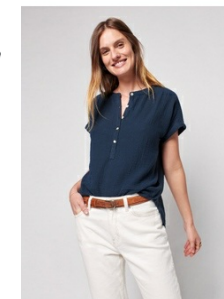

CLOUD SS HENLEY TEE
Style #: WKS2333
Color Code: nvy
Color: navy
Season: s23
Wholesale: $35.00
M.S.R.P.: $78.00
Category: knits

CLOUD VARSITY TEE
Style #: WKS2203
Color Code: phw
Color: peach whp
Season: s23
Wholesale: $35.00
M.S.R.P.: $78.00
Category: knits

CLOUD VARSITY TEE
Style #: WKS2203
Color Code: bwh
Color: bright white
Season: s23
Wholesale: $35.00
M.S.R.P.: $78.00
Category: knits

DREAM COTTON GAUZE DESMOND TOP
Style #: WTC0002
Color Code: nsf
Color: nusa floral
Season: c00
Wholesale: $44.00
M.S.R.P.: $98.00
Category: tops

DREAM COTTON GAUZE DESMOND TOP
Style #: WTC0002
Color Code: wht
Color: white
Season: c00
Wholesale: $44.00
M.S.R.P.: $98.00
Category: tops

DREAM COTTON GAUZE DESMOND TOP
Style #: WTC0002
Color Code: wbk
Color: washed black
Season: c00
Wholesale: $44.00
M.S.R.P.: $98.00
Category: tops

DREAM COTTON GAUZE DESMOND TOP
Style #: WTC0002
Color Code: mjb
Color: majolica blue
Season: c00
Wholesale: $44.00
M.S.R.P.: $98.00
Category: tops

DREAM COTTON GAUZE DESMOND TOP
Style #: WTC0002
Color Code: nvy
Color: navy
Season: c00
Wholesale: $44.00
M.S.R.P.: $98.00
Category: tops