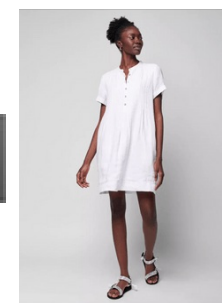

REVERSE BEACH FLEECE ZIP HOODIE
Style #: WKS2334
Color Code: nvy
Color: navy
Season: s23
Wholesale: $76.00
M.S.R.P.: $168.00
Category: hoodies & pullovers

SUN AND WAVE HOODIE
Style #: WKC0003
Color Code: azr
Color: azores
Season: c00
Wholesale: $53.00
M.S.R.P.: $118.00
Category: hoodies & pullovers

GEMINA BASKETWEAVE DRESS

Style #: WDC0007
Color Code: wht
Color: white
Season: c00
Wholesale: $76.00
M.S.R.P.: $168.00
Category: dresses